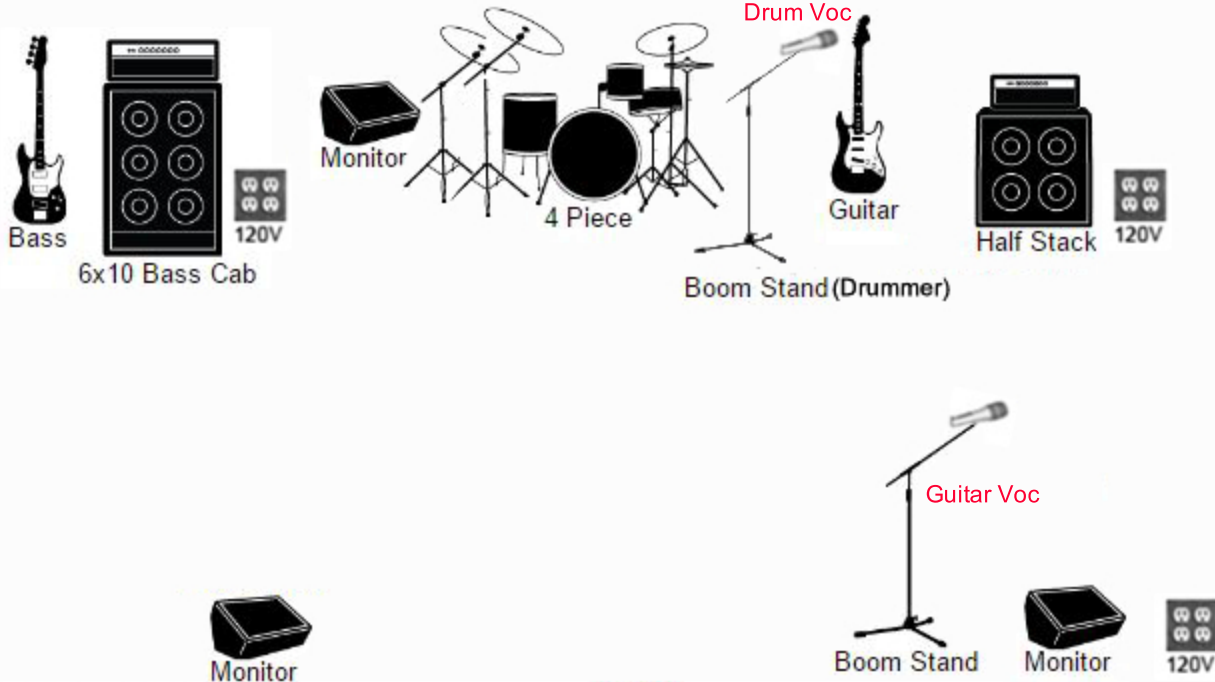

NIRVANA

The Ultimate NIRVANA Experience

STAGE PLOT

NOTES

Any questions or concerns
feel free to contact Ron @
818-297-9550 or
rocknronf@gmail.com

INPUT LIST

- 2 Vocal Mics
- 1 Guitar Mic
- 1 Bass DI
- 1 Kick Mic
- 1 Snare Mic
- 2 Tom - Tom Mics
- 2 Overhead Mics
- 3 Monitors